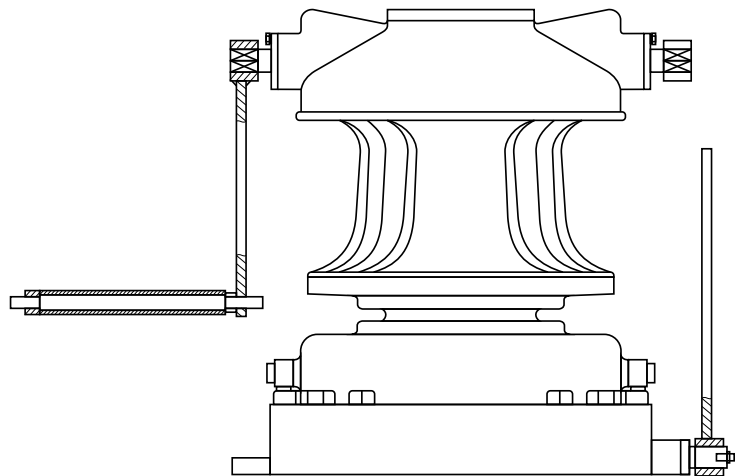

ANCHOR CAPSTAN SMJ

Anchor capstan with manual drive

Driven mode: manual
Anchor chain diameter: 11 – 16 mm

The anchor capstan could be customized by request.

Nº	Model	Driven mode	Anchor chain diameter, mm	Nominal speed of the anchor chain drop, m/min	Working load on the anchor drum, kN	Working load on the wrapping head, kN
1	SMJ-11	Manual	11	3,5	2,73	2,0
2	SMJ-12,5		13	3,5	3,82	5,0
3	SMJ-15		15	3,5	5,09	5,0
4	SMJ-16		16	3,5	5,79	5,0

Dimensions for the higher anchor chain diameters available by request: order@umsteam.com